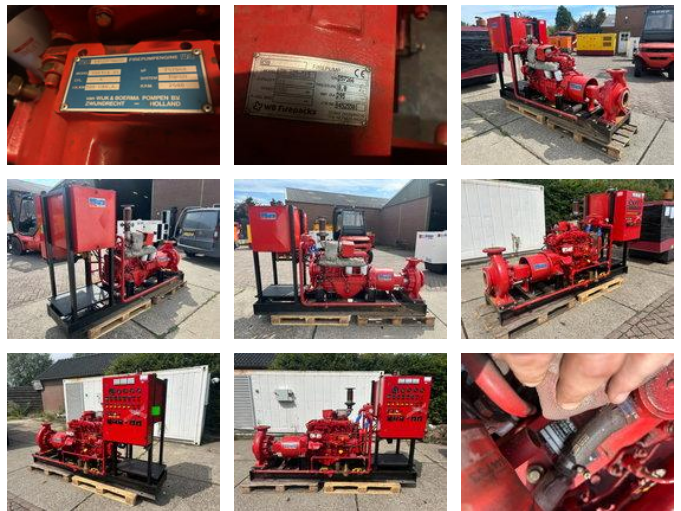

# Iveco Iveco FPT 8061 6 cyl 318 m<sup>3</sup>/h 2500 RPM 8,0Bar waterpomp

## General characteristics

Brand	Iveco
Subcategory	Waterpomp
Hours displayed	435
Condition	Used
General state	Very good

Iveco Iveco FPT 8061 6 cyl 318 m<sup>3</sup>/h 2500 RPM 8,0Bar  
waterpomp

Accessories